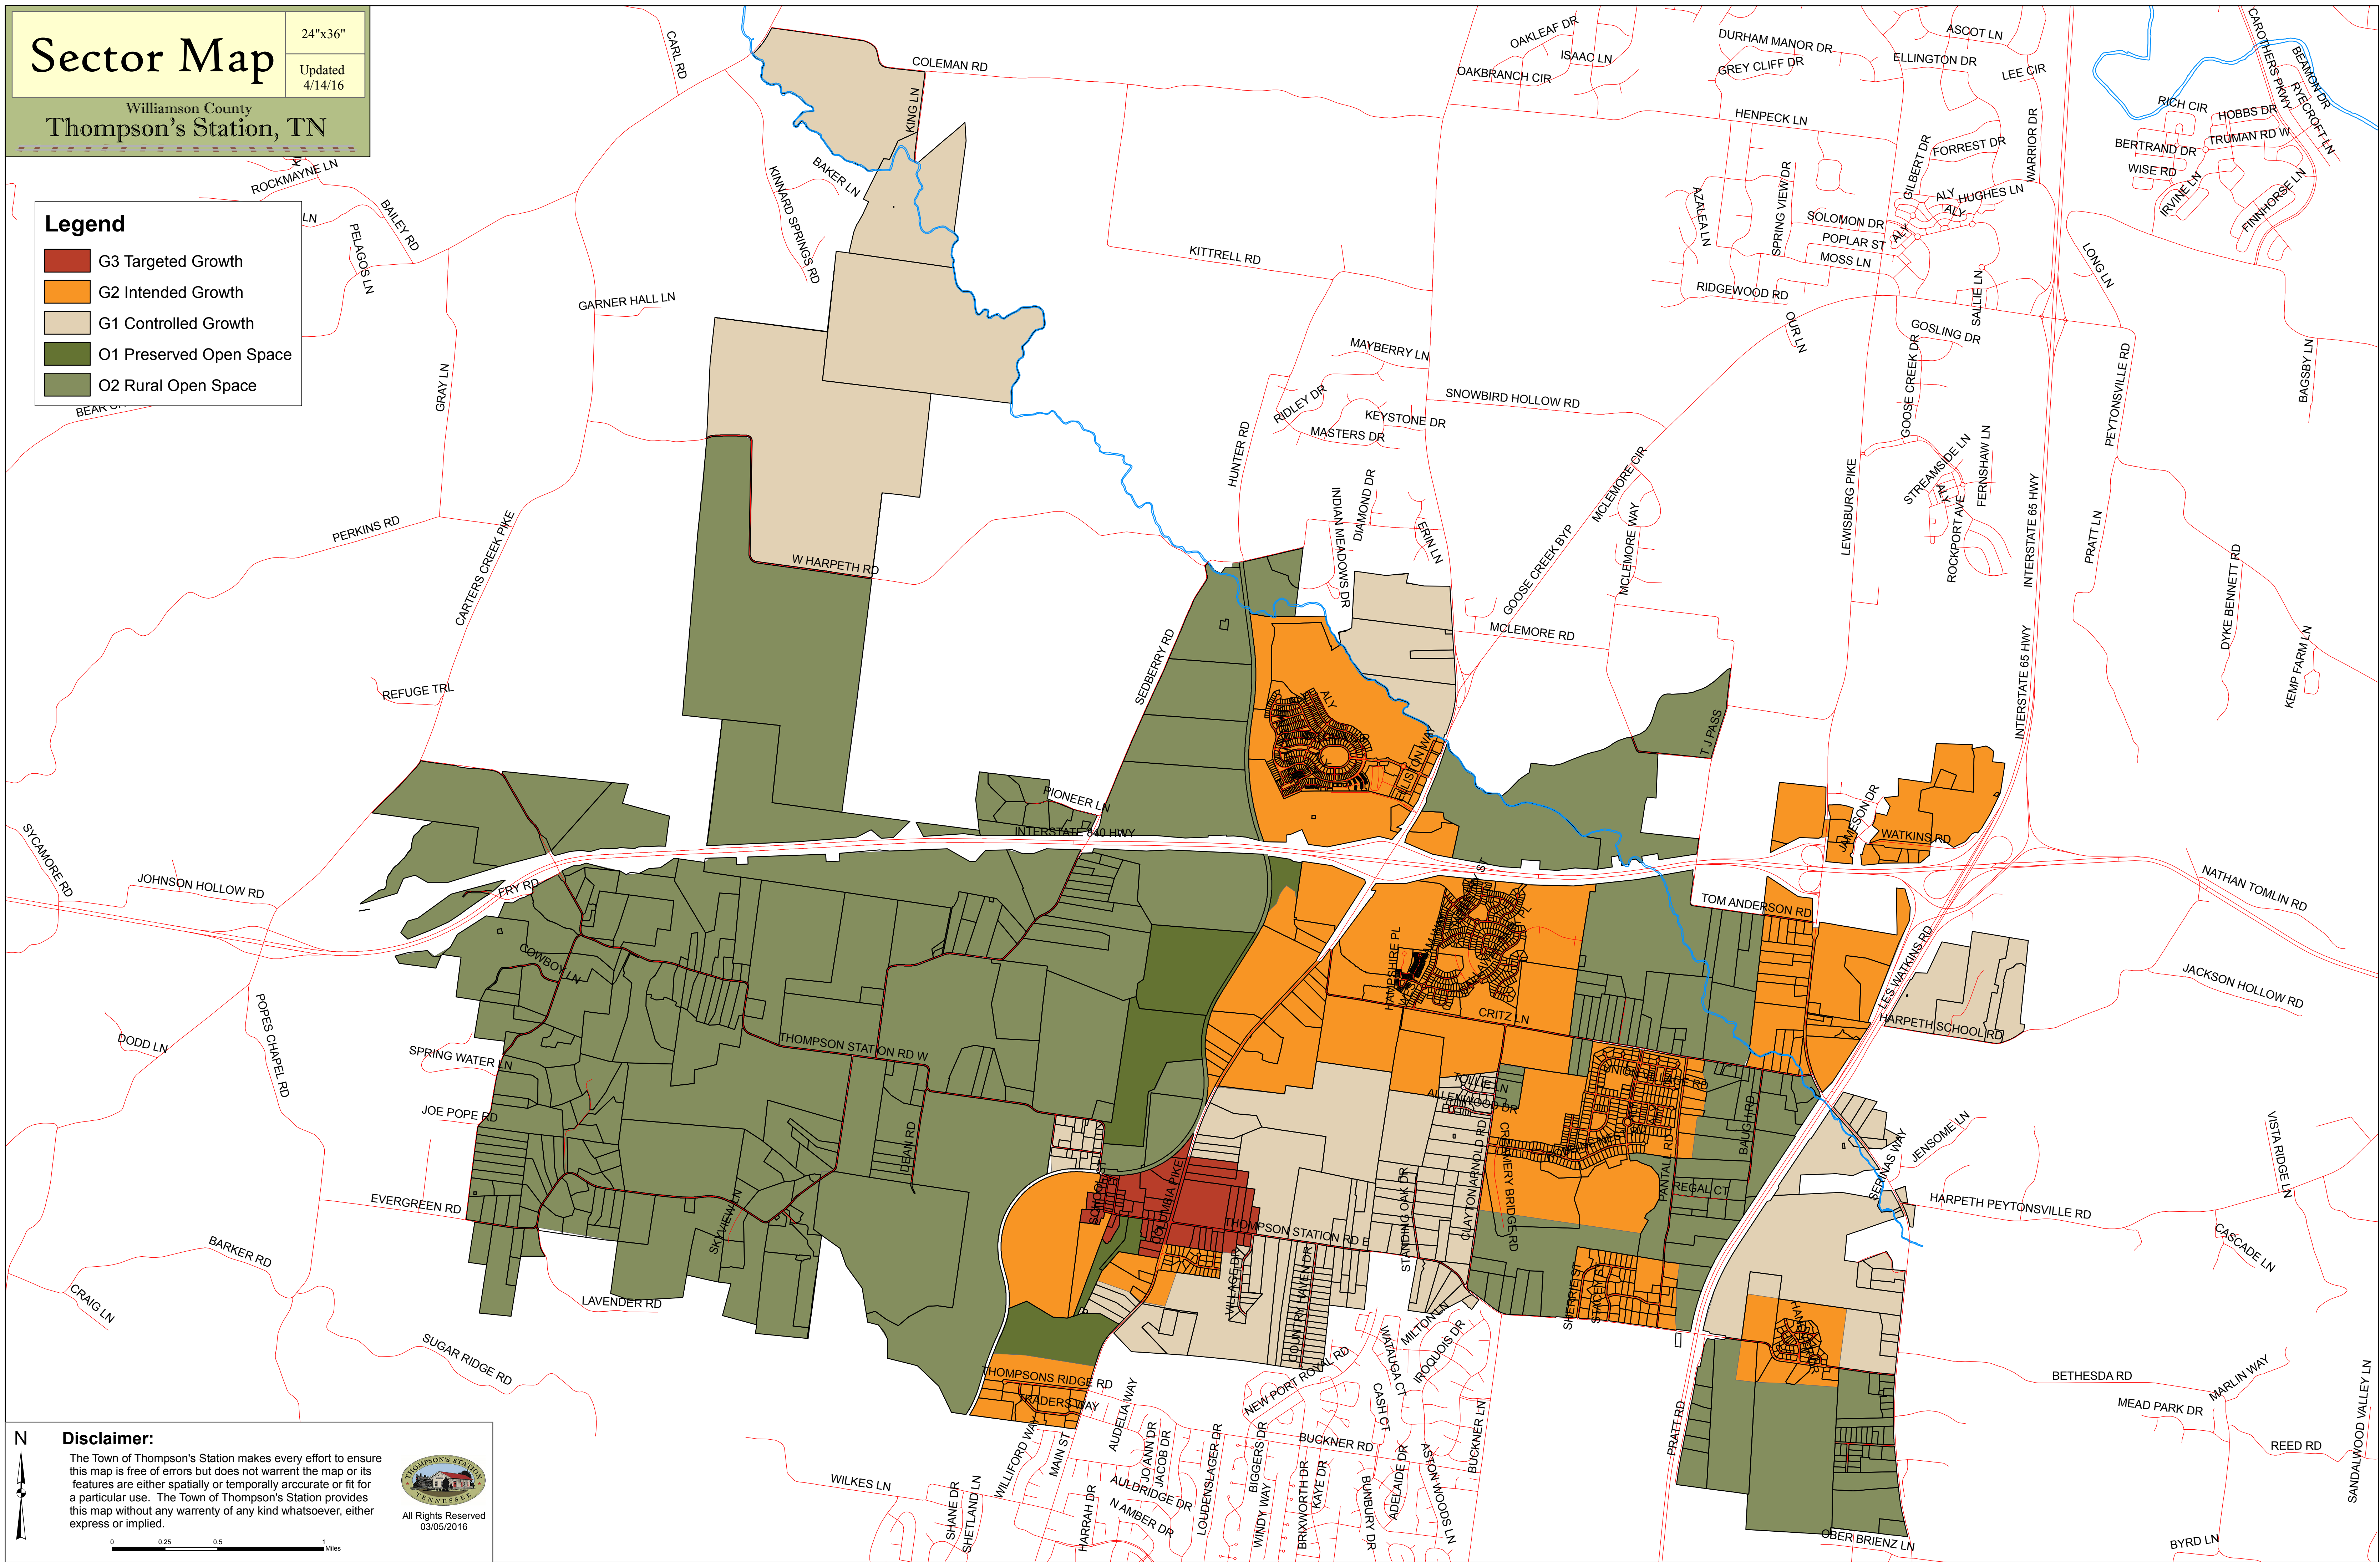

# Sector Map

24"x36"

Updated  
4/14/16

Williamson County  
Thompson's Station, TN

## Legend

- G3 Targeted Growth
- G2 Intended Growth
- G1 Controlled Growth
- O1 Preserved Open Space
- O2 Rural Open Space

### Disclaimer:

The Town of Thompson's Station makes every effort to ensure this map is free of errors but does not warrant the map or its features are either spatially or temporally accurate or fit for a particular use. The Town of Thompson's Station provides this map without any warranty of any kind whatsoever, either express or implied.